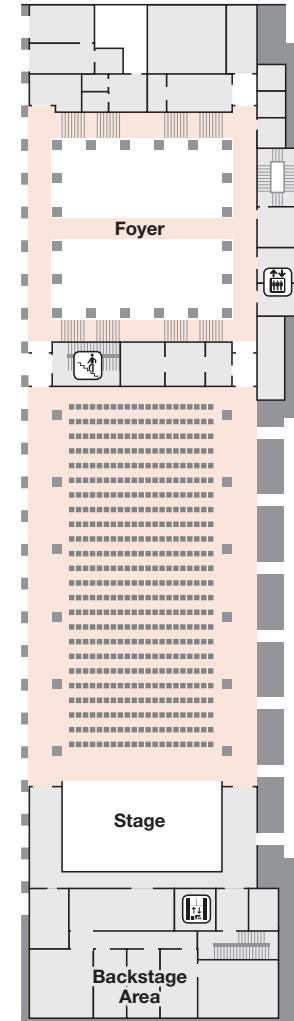

# place.

### Capacities of Robert-Schumann-Saal:

- Seating in rows: 796 persons
- Classroom style seating: 320 persons
- Seating arrangement for banquets: 300 persons
- Total surface: 600 square metres
- Adjoining lobby: 234 square metres
- Other areas on request

### Capacities Palastcafé:

- Total capacity: 120 persons
- Seating in rows: 80 persons
- Seating arrangement for banquets: 80 persons
- Total area: 220 square metres

### Basic data:

- Integrated into the new building of museum kunst palast (changing exhibitions)
- Representative location in the centre of Düsseldorf, adjacent to the river Rhine and at a few minutes walking distance from the Old Town
- Spatial and organisational linkage with the museum
- Artists' dressing rooms in the backstage area
- Parking spaces in the direct vicinity
- Excellent public transport connection